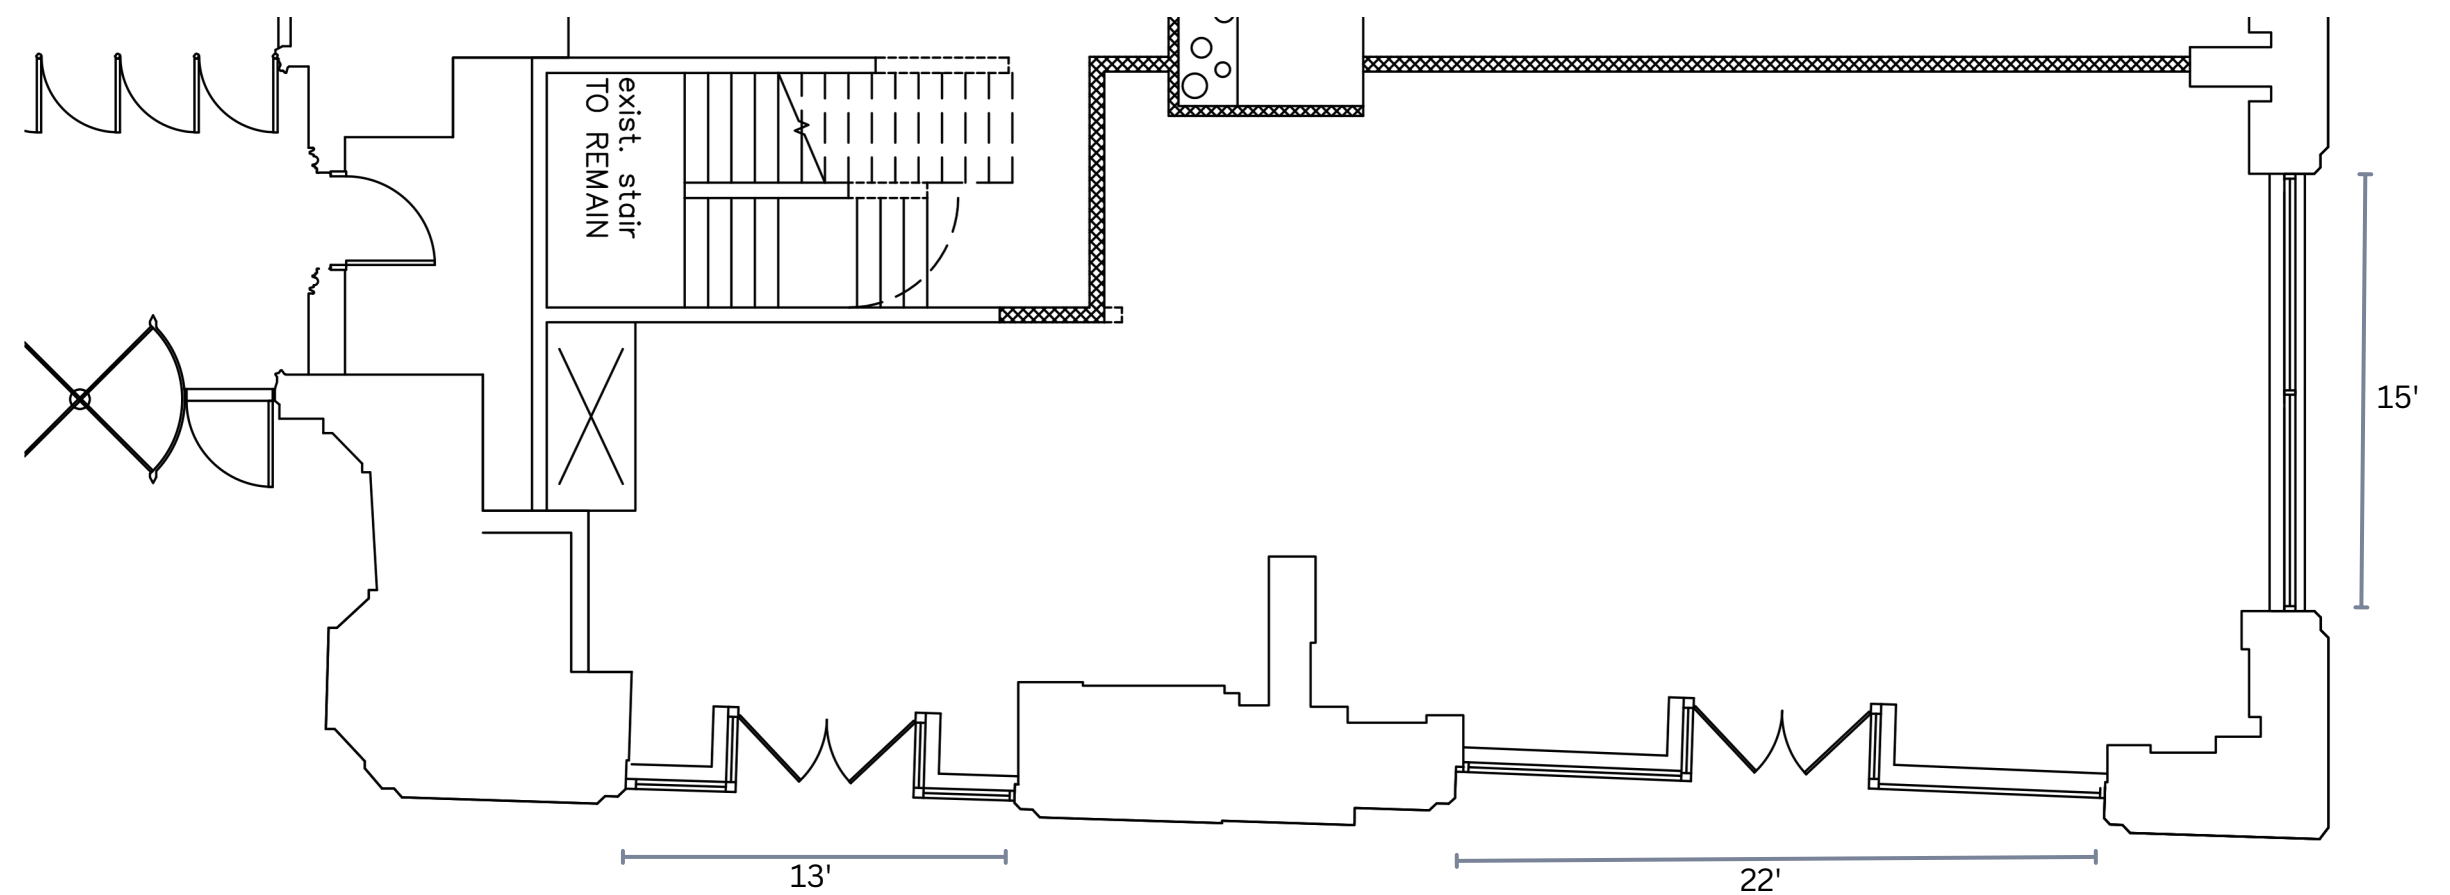

BROADWAY

PARK PLACE

BROADWAY

Landmark Skyscraper		Walking distance to public transportation	
12'6" Slab to Slab Height		Financial District - Downtown Orbit	